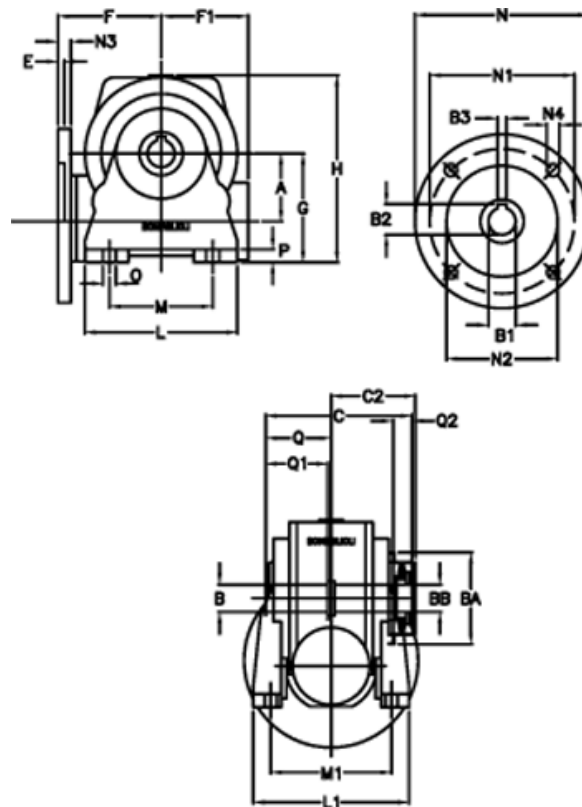

Data Sheet

Article number: 390204902812236

Description: Worm Gear with Torque Limiter
VF 49-L2-N-28 P63B5

Measures

a = 49.50	C2 = 63,5	L1 = 124	O = 8.5
B = 25	Description = VF 49N-xx-63B5	m = 63	P = 12
B1 E7 = 11	E = 3.0	M1 = 98.5	Q = 51.0
B2 = 12.8	F = 70	N = 140	Q1 = 41
B3 H9 = 4	F1 = 63	N1 = 115	Q2 = 15
BA = 63	g = 82	N2 = 95	
BB H7 = 14	H = 138.0	N3 = 10.5	
C = 105	L = 110	N4 = 9,5	